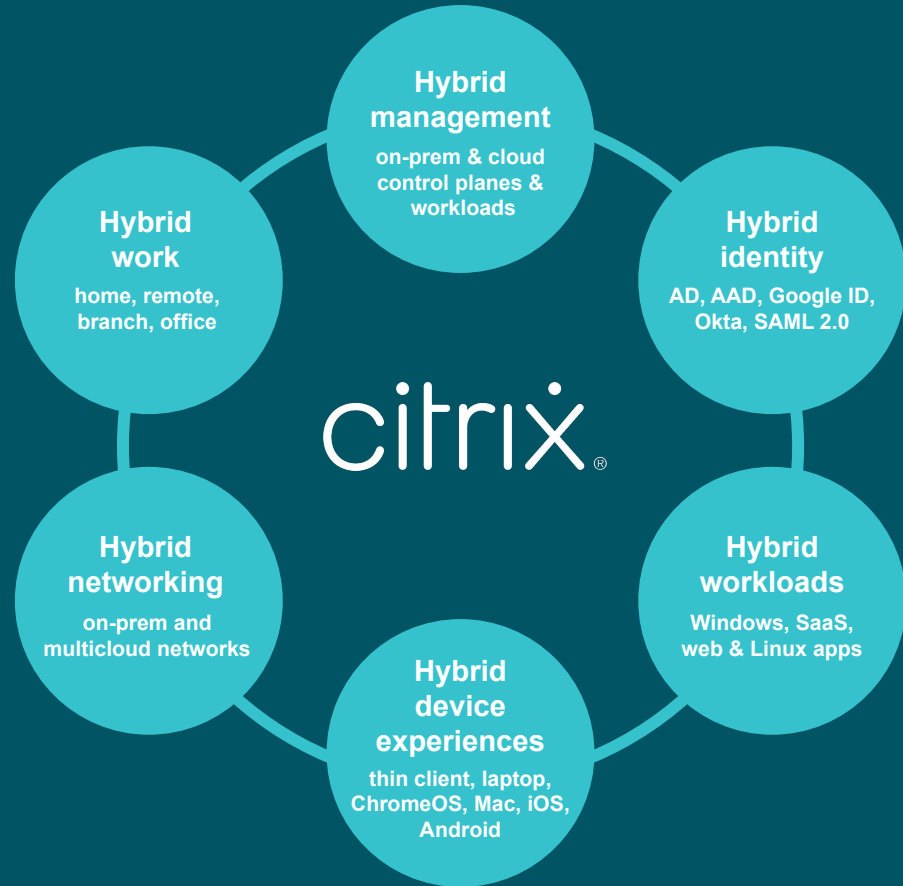

Citrix: what's new & what's next

Nathanael Davison
Senior Product Manager

EUC Forum Winter 2023

citrix

Hybrid is everywhere for End User Computing

citrix[®]
**2024 and
beyond**

User & Endpoint

Network & Access