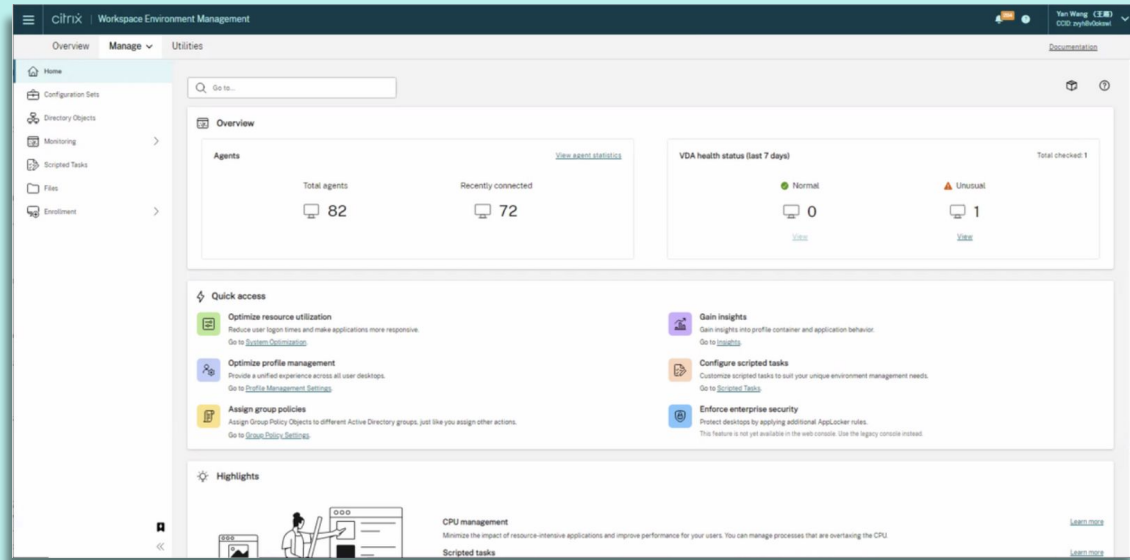

WEM: Web Studio for IT Managed environments

Available: 2308 TP

Blog: [WEM Web Console: Redefining Experience For Administrators - Citrix Blogs](#)

We are undergoing the journey to migrate WEM features to a streamlined, web-based console

- Optimize resource utilization
- Assign group policies
- Configure scripted tasks
- And more!

16

Autoscale for IT Managed CVAD

Available: 2305 forward, 2311

Blog: [Bringing the power of Citrix Autoscale to on-premises](#)