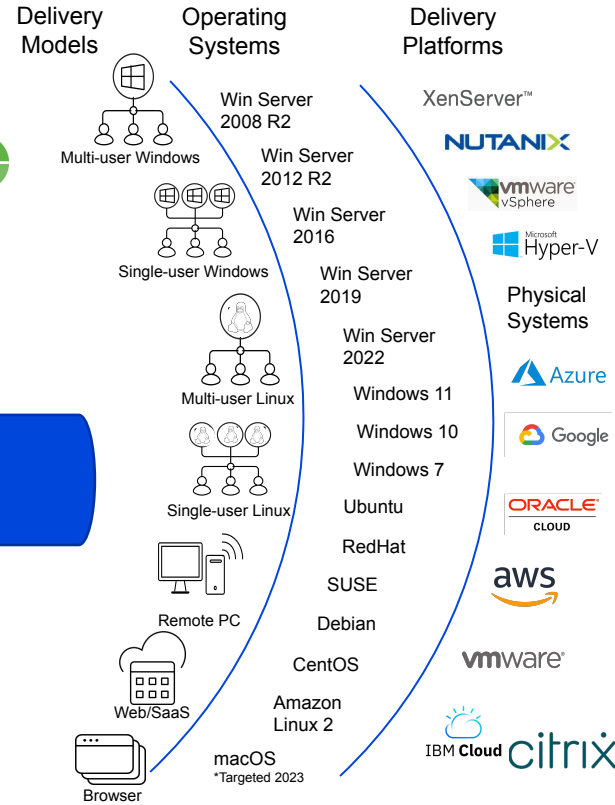

Citrix: what's new & what's next

Nathanael Davison
Senior Product Manager

EUC Forum Winter 2023

citrix

Hybrid is everywhere for End User Computing

citrix[®]
**2024 and
beyond**

User & Endpoint

Network & Access

Apps & Desktops

**700 Citrix Ready ISV partners
& 5200 products certified**

Selected 2023 New Features

New Storefront UI

Available: Preview in 2311

Web Studio for On-Premises

Available: 2303

WEM: Web Studio for IT managed Environments