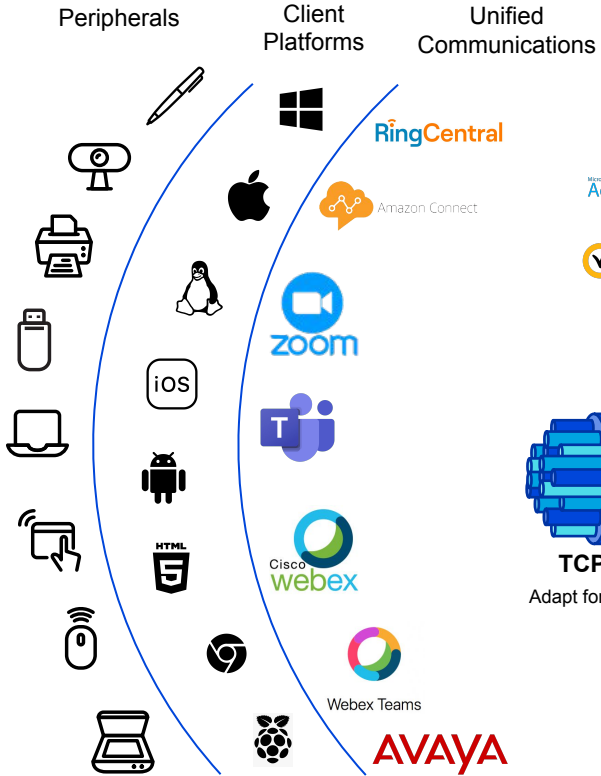

Citrix: what's new & what's next

Nathanael Davison
Senior Product Manager

EUC Forum Winter 2023

citrix

Hybrid is everywhere for End User Computing

citrix[®]
**2024 and
beyond**

User & Endpoint

Network & Access

Apps & Desktops

**700 Citrix Ready ISV partners
& 5200 products certified**

Selected 2023 New Features

New Storefront UI

Available: Preview in 2311

Web Studio for On-Premises

Available: 2303

WEM: Web Studio for IT managed Environments