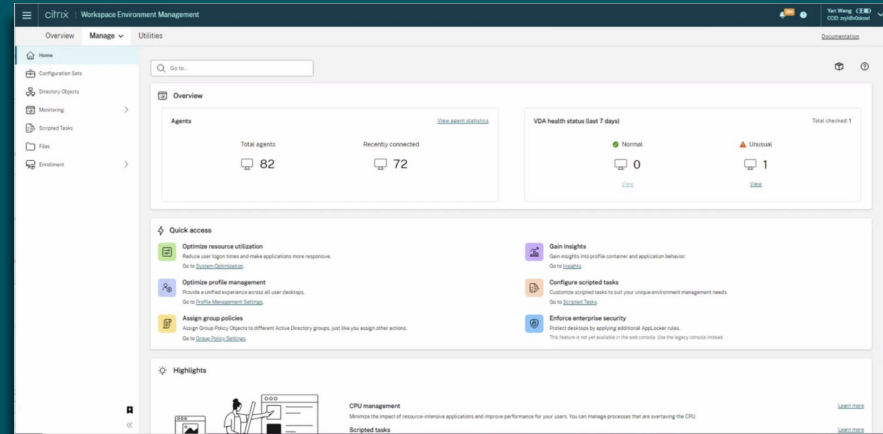

Available: 2305

HDX Developments:

- HDX Powered by the AV1 Codec
- HDX Simulcast (Teams Optimisation)
- EDT Lossy on Gateway Service

Azure AD Single Sign-On

Available: Private Preview

Selected 2023 New Features

New Storefront UI

Available: Preview in 2311

Web Studio for On-Premises

Available: 2303

WEM: Web Studio for IT managed Environments

Available: 2303

Autoscale for IT Managed CVAD

Available: 2305

HDX Developments:

- HDX Powered by the AV1 Codec
- HDX Simulcast (Teams Optimisation)
- EDT Lossy on Gateway Service

Azure AD Single Sign-On

Available: Private Preview

Selected 2023 New Features

New Storefront UI