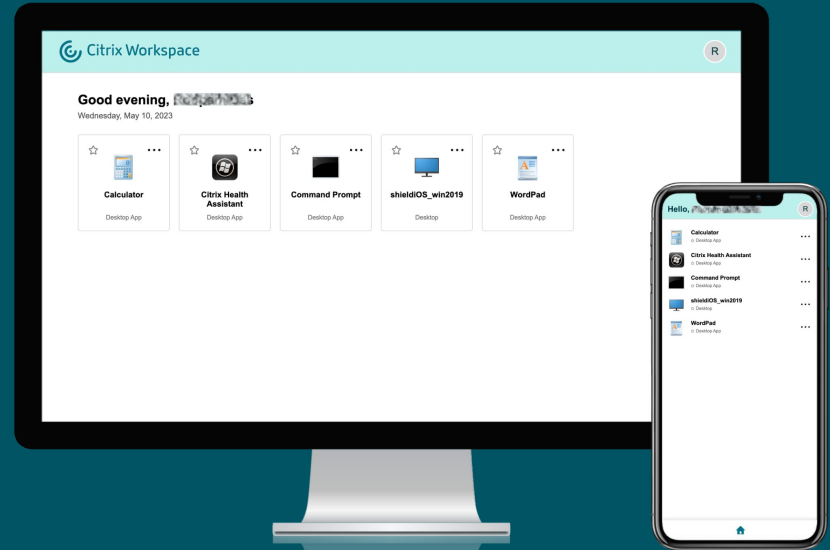

Selected 2023 New Features

New Storefront UI

Available: Preview in 2311

Web Studio for On-Premises

Available: 2303

WEM: Web Studio for IT managed Environments

Available: 2303

Autoscale for IT Managed CVAD

Available: 2305

HDX Developments:

- HDX Powered by the AV1 Codec
- HDX Simulcast (Teams Optimisation)
- EDT Lossy on Gateway Service

Azure AD Single Sign-On

Available: Private Preview